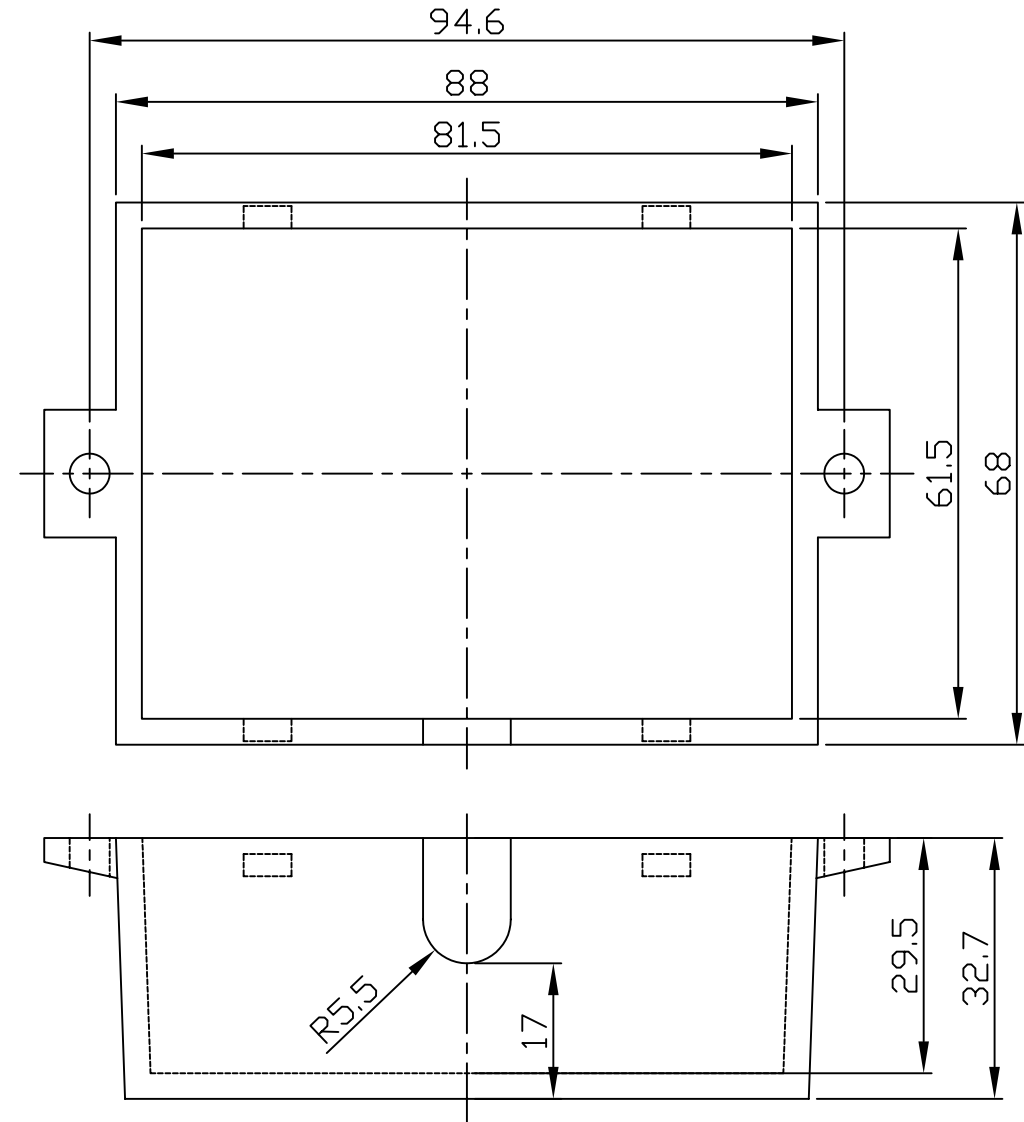

G1018

*BLACK PLASTIC BOX WITH WALL MOUNTING BRACKET AND ONE HOLE FOR CABLE OUTLET.

DIMENSION IN (mm)

STOCK NO.	LENGTH	WIDTH	HEIGHT
G1018	88.0	68.0	32.7