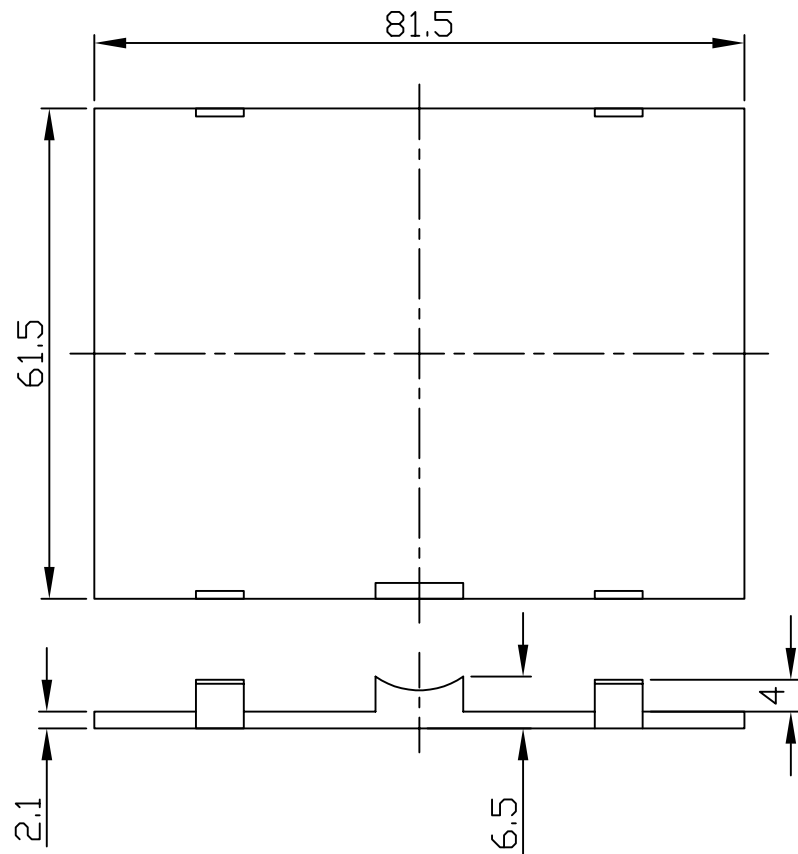

G1018

*BLACK PLASTIC BOX WITH WALL MOUNTING BRACKET AND ONE HOLE FOR CABLE OUTLET.

DIMENSION IN (mm)

STOCK NO.	LENGTH	WIDTH	HEIGHT
G1018	88.0	68.0	32.7