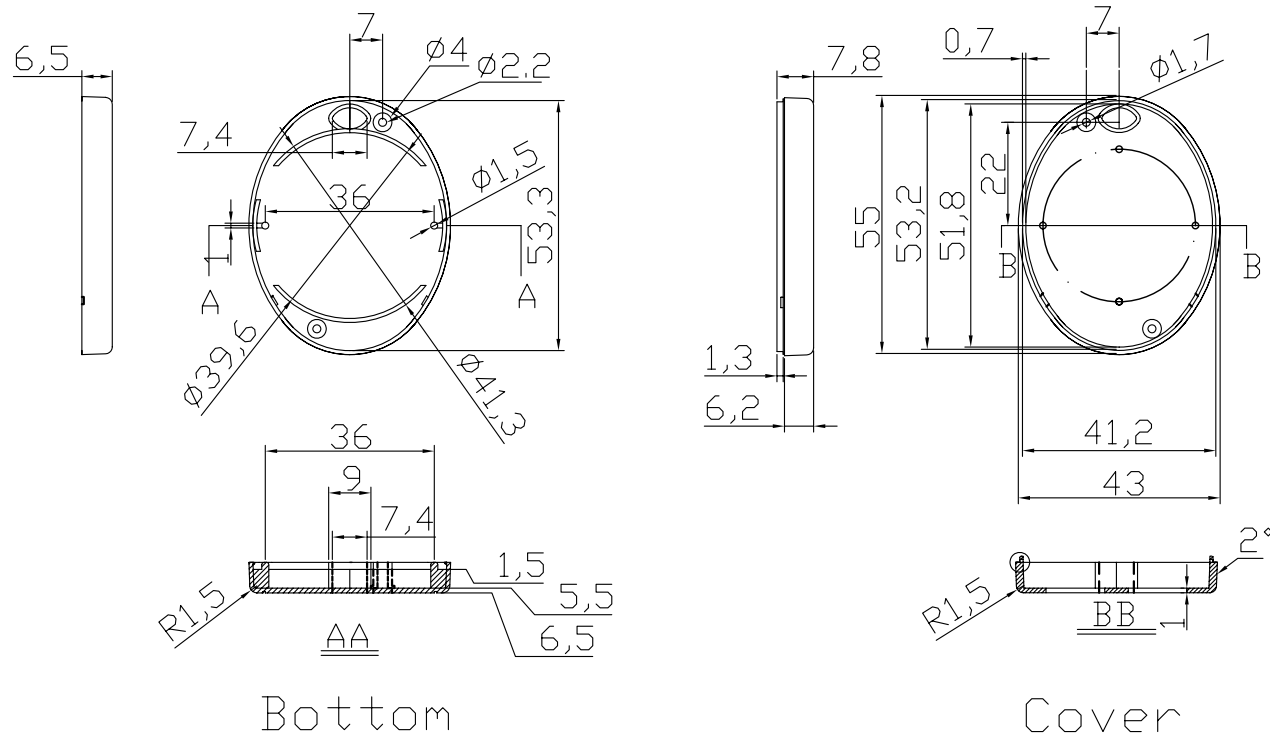

G1402-0

Note: Two colour are available in black and light grey.

宣又實業有限公司 GAINTA INDUSTRIES LTD.	設計 DES'D BY	繪圖 DRA'D BY	核圖 CHK'D BY	比例 SCALE	日期 DATE	材質 MATE.	圖名 TITLE:	圖號 DWG NO.:	圖號 REVISID	說明 DESCRIPTION
		Spencer			Sep.6,2005	Plastic	G1402-0			